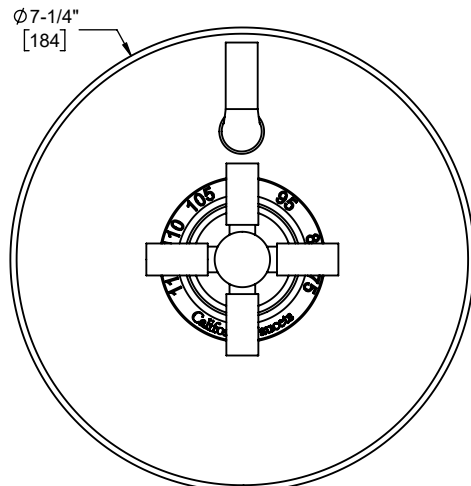

California Faucets®

**Descanso®**

StyleTherm® Trim Only w/Single Volume Control

**Features**

- 25+ artisan finishes including 12 PVD finishes
- All brass construction
- 100°F safety stop button with manual override
- Single integral volume control
- Engraved brass temperature ring

**Codes/Standards Applicable**

Product meets or exceeds the following:

- ASME A112.18.1/CSA B125.1
- ASSE 1016
- ADA compliant (lever handles only)

TO-TH1L-30K  
 TO-TH1L-30F  
 TO-TH1L-30T  
 TO-TH1L-30X  
 TO-TH1L-30XK  
 TO-TH1L-30XF  
 TO-TH1L-30XT

TO-TH1L-30K shown

TO-TH1L-30K front view

TO-TH1L-30K side view

TO-TH1L-30X front view

TO-TH1L-30X side view

Specifications subject to change without notice

Dimensions are inches, rounded to 1/16"  
[Dimensions in brackets are mm, rounded to 1mm]