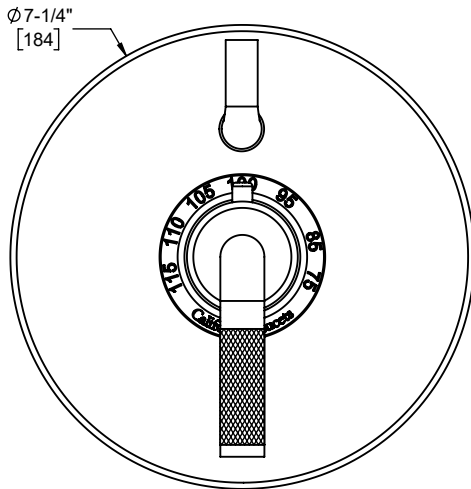

California Faucets®

**Descanso®**

StyleTherm® Trim Only w/Single Volume Control

**Features**

- 25+ artisan finishes including 12 PVD finishes
- All brass construction
- 100°F safety stop button with manual override
- Single integral volume control
- Engraved brass temperature ring

**Codes/Standards Applicable**

Product meets or exceeds the following:

- ASME A112.18.1/CSA B125.1
- ASSE 1016
- ADA compliant (lever handles only)

TO-TH1L-30K  
 TO-TH1L-30F  
 TO-TH1L-30T  
 TO-TH1L-30X  
 TO-TH1L-30XK  
 TO-TH1L-30XF  
 TO-TH1L-30XT

TO-TH1L-30K shown

TO-TH1L-30K front view

TO-TH1L-30K side view

TO-TH1L-30X front view

TO-TH1L-30X side view

Specifications subject to change without notice

Dimensions are inches, rounded to 1/16"  
[Dimensions in brackets are mm, rounded to 1mm]