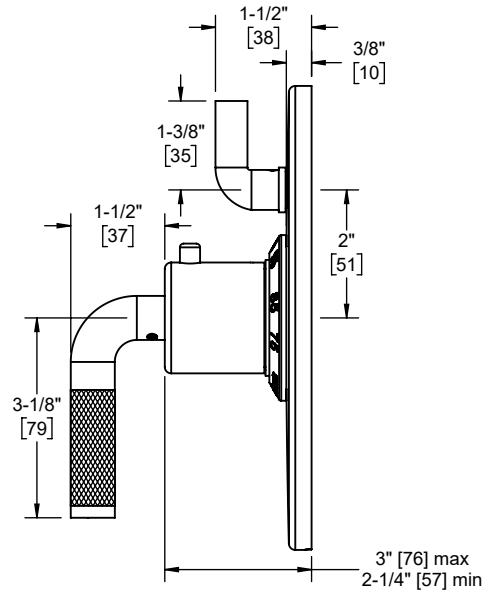

**Codes/Standards Applicable**

Product meets or exceeds the following:

- ASME A112.18.1/CSA B125.1
- ASSE 1016
- ADA compliant (lever handles only)

TO-TH1L-30K  
 TO-TH1L-30F  
 TO-TH1L-30T  
 TO-TH1L-30X  
 TO-TH1L-30XK  
 TO-TH1L-30XF  
 TO-TH1L-30XT

TO-TH1L-30K shown

TO-TH1L-30K front view

TO-TH1L-30K side view

TO-TH1L-30X front view

TO-TH1L-30X side view

Specifications subject to change without notice

Dimensions are inches, rounded to 1/16"  
[Dimensions in brackets are mm, rounded to 1mm]