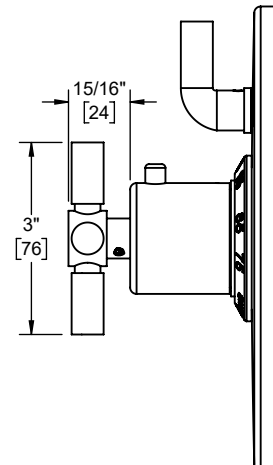

TO-TH1L-30K shown

TO-TH1L-30K front view

TO-TH1L-30K side view

TO-TH1L-30X front view

TO-TH1L-30X side view

Specifications subject to change without notice

Dimensions are inches, rounded to 1/16"  
[Dimensions in brackets are mm, rounded to 1mm]